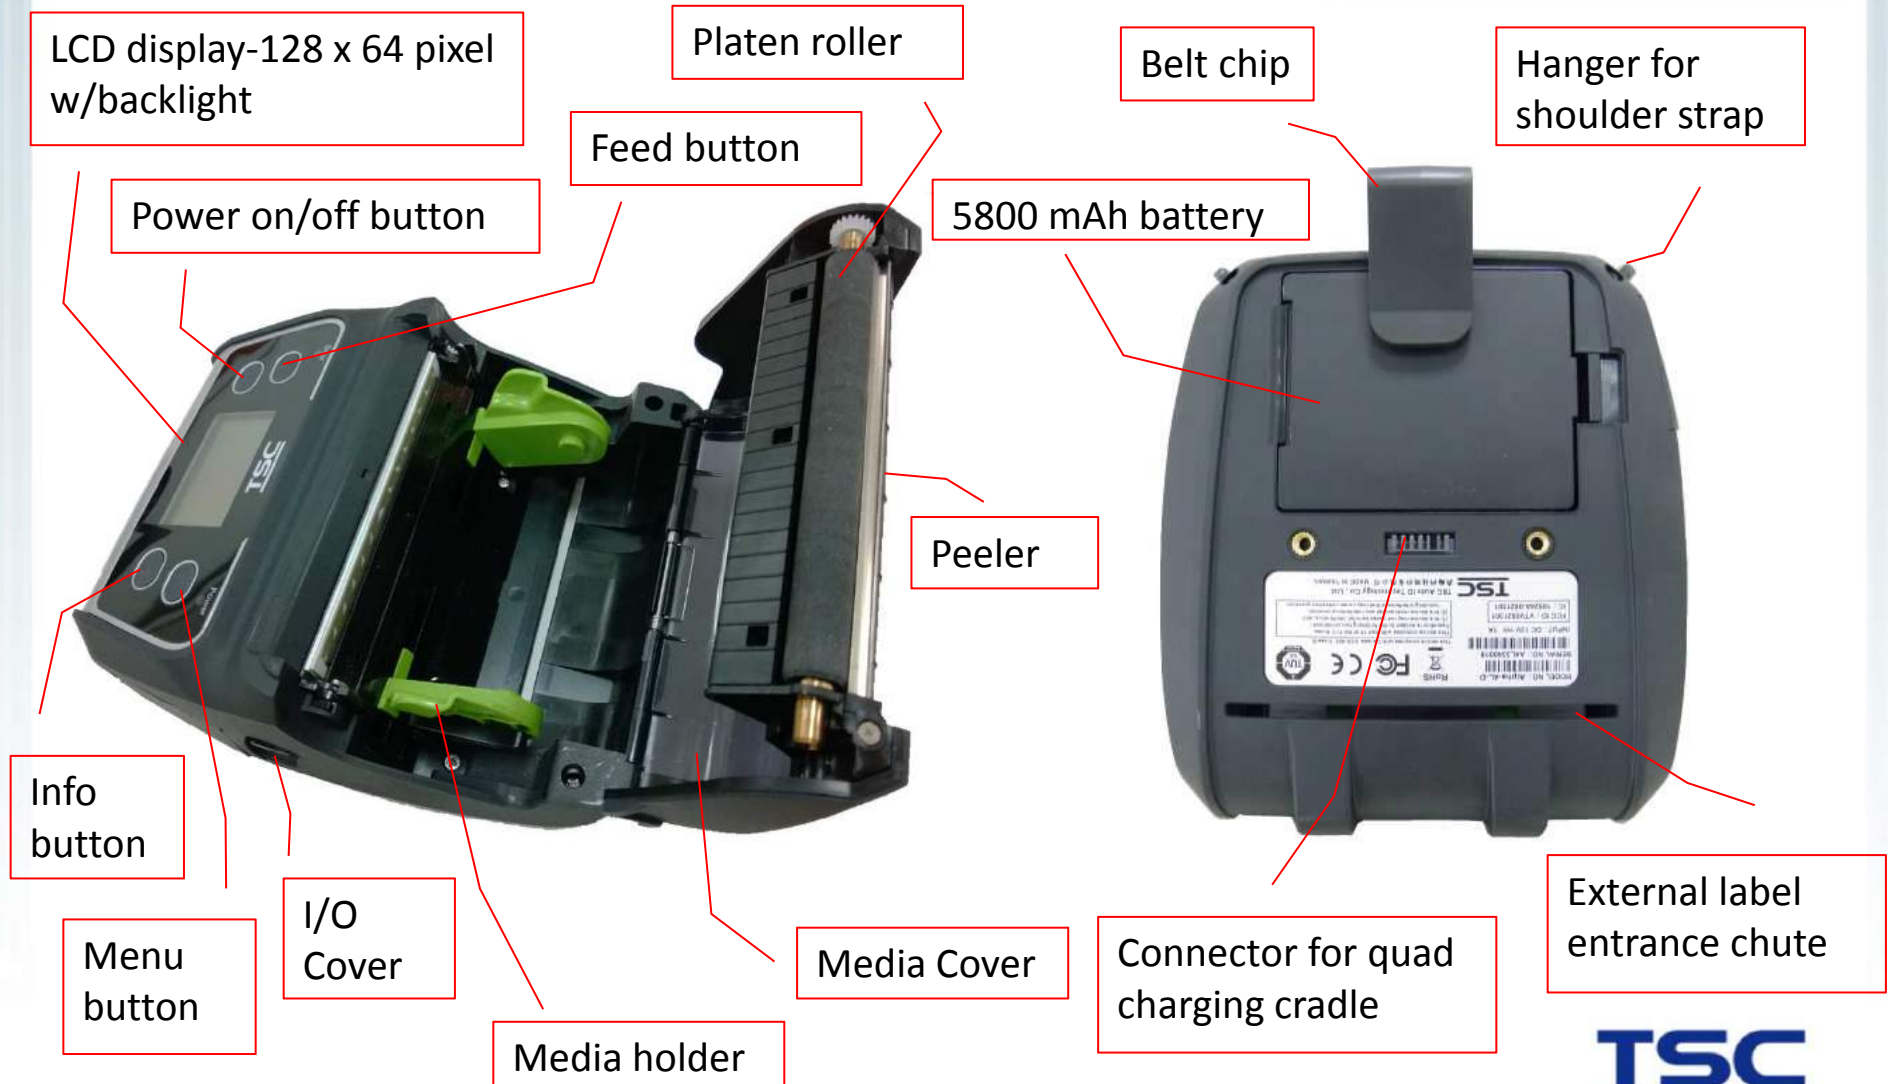

Alpha-4L Profile